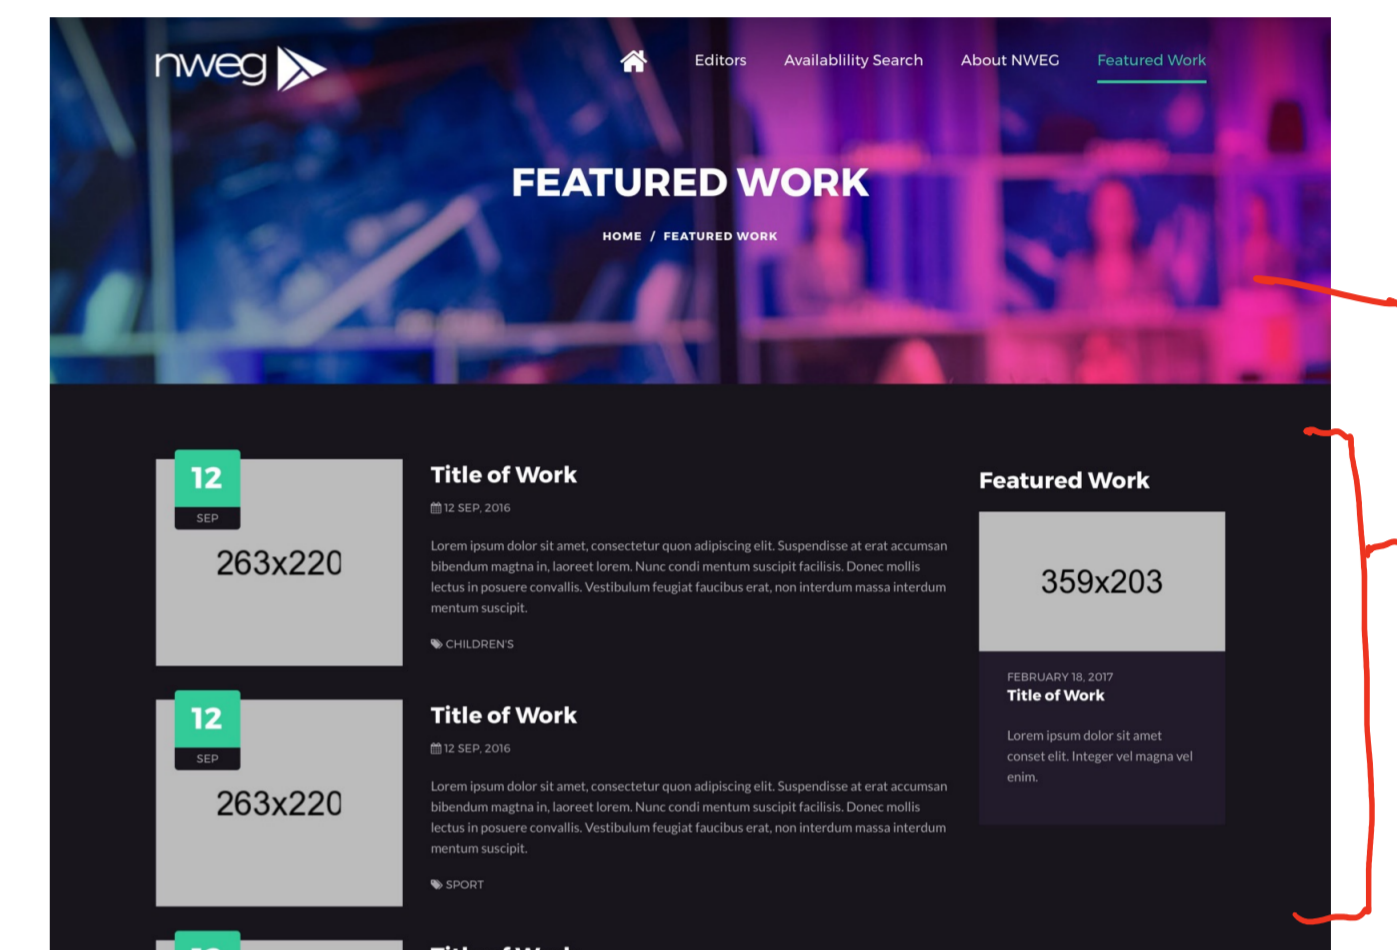

Featured work page

Fixed banner image

Featured work items open in pages based on the About NWEG page template.